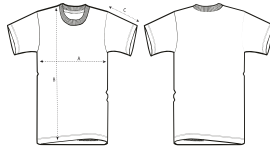

NEW STYLE

UNISEX T-SHIRTS

STTUI70 - CRAFTER

Das Iconic Unisex Mid-Light-T-Shirt

Normale Passform

- Set-In Ärmel
- 1x1-Ripp am Kragen
- Nackenband aus gleichem Material
- Doppelnaht-Steppnaht an Ärmelbündchen und Saum

Shell : Singlejersey , 100% gekämmte ringgesponnen Bio-Baumwolle , Vorgewaschen , 155 GSM

WHITES

COLORS

ESSENTIAL

HEATHERS

SPECIAL

HEATHERS

Wash Instructions

Wash similar colours together, no ironing on print, wash and iron inside out.

SIZES	XXS	XS	S	M	L	XL	XXL	3XL	4XL	5XL
A Half Chest	44	46	48	52	55	58	62	66	71	76
B Body Length	61	64	68	72	74	76	78	80	82	83
C Sleeve Length	17.5	18.5	20	21.5	22	22.5	23	23.5	23.5	23.5

Some sizes are only available on a limited number of colours. Please check our webshop for latest information

PACKING

SIZES	XXS	XS	S	M	L	XL	XXL	3XL	4XL	5XL
PCS/BAG	5	5	5	5	5	5	5	5	5	5
PCS/BOX	50	100	100	100	100	100	100	50	50	50