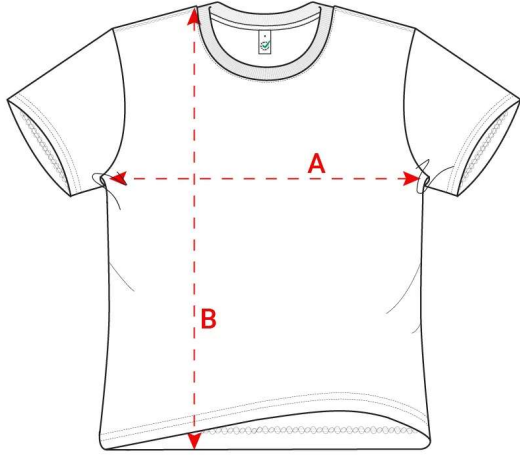

Size spec

EP002 Earth Positive Women's Premium Jersey T-shirt

Size	Width (A)		Length (B)	
	cm	inch	cm	inch
XS	45	17½	56.5	22¼
S	47.5	18½	58	22¾
M	50	19½	59.5	23½
L	52.5	20½	61	24
XL	55	21½	62.5	24½
2XL	57.5	22½	64	25¼

Fibre composition: 100% Organic Cotton
Country of origin: India
HS code: 6109 1000 10