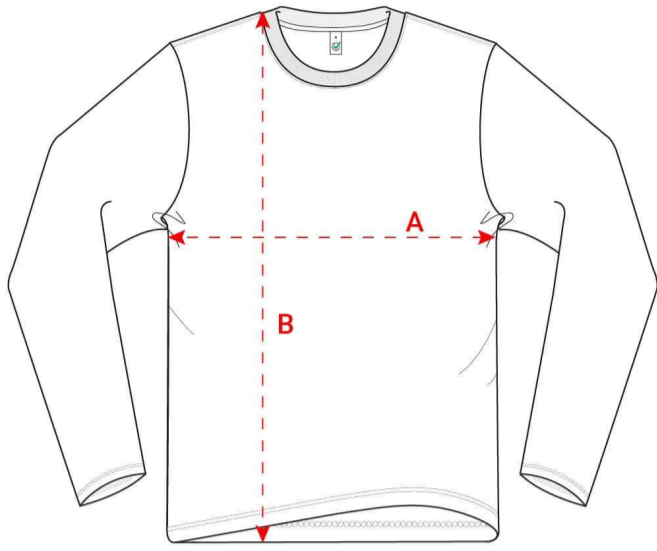

Size spec

EP01L

Earth Positive Long Sleeve T-shirt

Fibre composition: 100% Organic Cotton
Country of origin: India
HS code: 6109 1000 10

Size	Width (A)		Length (B)	
	cm	inch	cm	inch
XS	47	18 ½	68	26 ¾
S	50	19 ¾	70	27 ½
M	53	20 ¾	72	28 ¼
L	56	22	74	29 ¼
XL	60	23 ½	76	30
2XL	64	25 ¼	78	30 ¾
3XL	68	26 ¾	80	31 ½