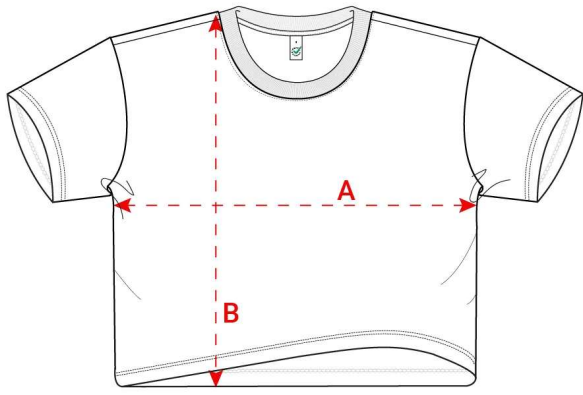

Size spec

EP026

Earth Positive Women's Premium Boxy T-shirt

Size	Width (A)		Length (B)	
	cm	inch	cm	inch
S	51	20	50	19 ³ / ₄
M	54	21 ¹ / ₄	51.5	20 ¹ / ₄
L	57	22 ¹ / ₂	53	20 ³ / ₄

Fibre composition: 100% Organic Cotton
Country of origin: India
HS code: 6109 1000 10