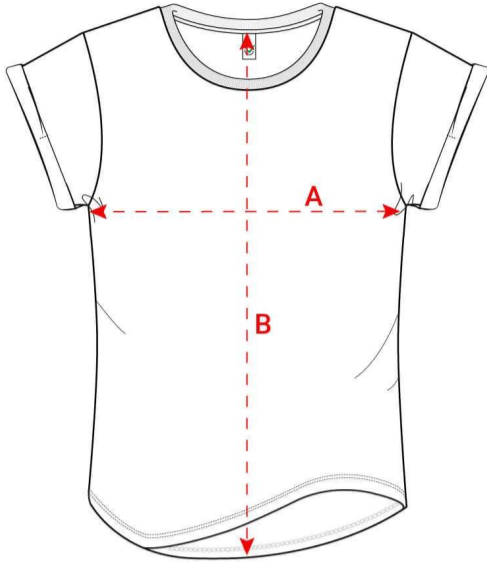

Size spec

# EP16

Earth Positive Women's Rolled Sleeve T-shirt

Size	Width (A)		Length (B)	
	cm	inch	cm	inch
S	46	18 ¼	63	24 ¾
M	49	19 ¼	65	25 ½
L	52	20 ½	67	26 ¼
XL	55	20 ¾	69	27 ¼
2XL	58	22 ¾	71	30

Fibre composition: 100% Organic Cotton  
Country of origin: India  
HS code: 6109 1000 10