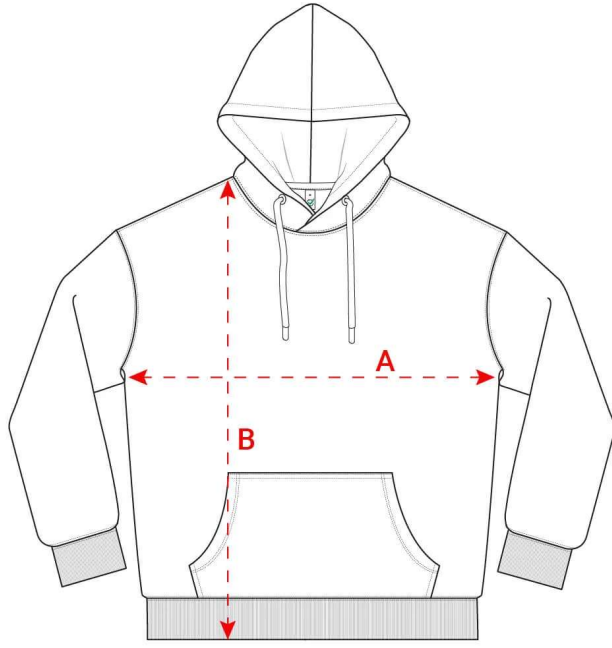

Size spec

EP301 Earth Positive Pullover Hoodie

Size	Width (A)		Length (B)	
	cm	inch	cm	inch
XS	53.5	21	68.5	27
S	56.5	22 ¼	71.5	28 ¼
M	59.5	23 ½	73.5	29
L	62.5	24 ½	75.5	29 ¾
XL	65.5	25 ¾	77.5	30 ½
2XL	68.5	27	79.5	31 ¼
3XL	71.5	28 ¼	80.5	31 ¾

Fibre composition: 100% Organic Cotton
Country of origin: India
HS code: 6110 2091 00