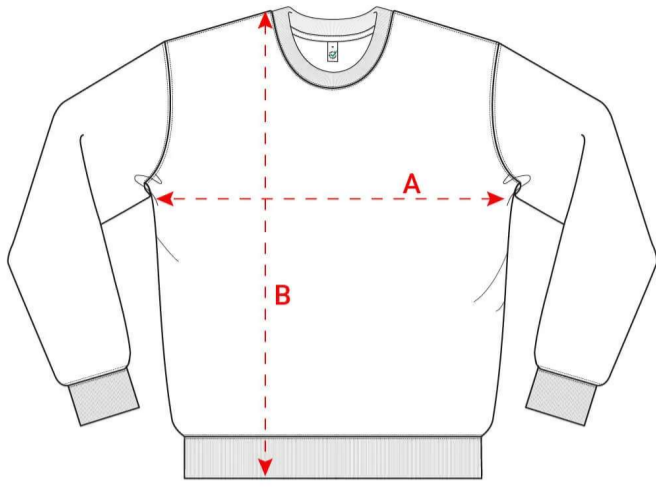

Size spec

EP302 Earth Positive Sweatshirt

Size	Width (A)		Length (B)	
	cm	inch	cm	inch
XS	50	19 ³ / ₄	66.5	26 ¹ / ₄
S	53	20 ³ / ₄	69.5	27 ¹ / ₄
M	56	22	72.5	28 ¹ / ₂
L	59	23 ¹ / ₄	74.5	29 ¹ / ₄
XL	62	24 ¹ / ₂	76.5	30
2XL	65	25 ¹ / ₂	78.5	31
3XL	68	26 ³ / ₄	80.5	31 ³ / ₄

Fibre composition: 100% Organic Cotton

Country of origin: India

HS code: 6110 2091 00