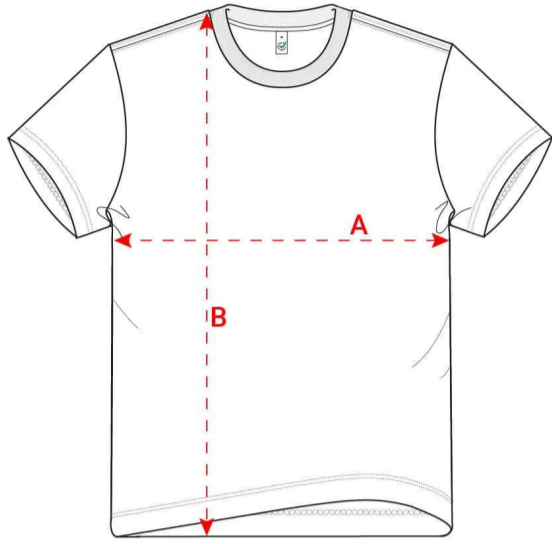

Size spec

# EP38

Earth Positive Heavy T-shirt

Size	Width (A)		Length (B)	
	cm	inch	cm	inch
XS	48.5	18 ¾	68	26 ¾
S	51.5	20 ¼	70	27 ½
M	54.5	21 ½	72	28 ¼
L	57.5	22 ½	74	29 ¼
XL	60.5	23 ¾	76	30
2XL	63.5	25	78	30 ¾
3XL	66.5	26 ¼	80	31 ½

Fibre composition: 100% Organic Cotton  
Country of origin: India  
HS code: 6109 1000 10