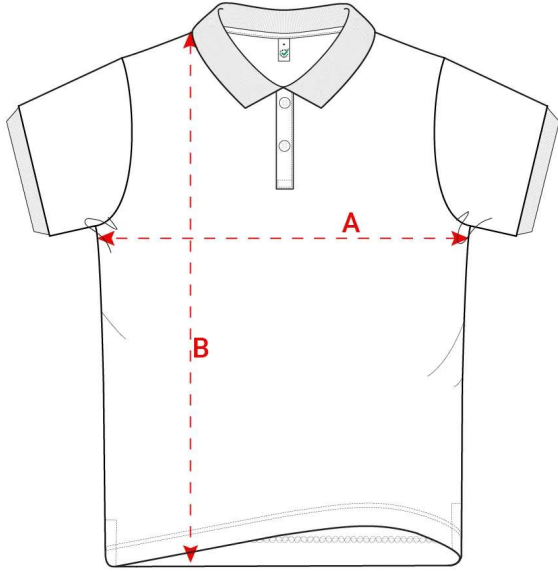

Size spec

EP39

Earth Positive Jersey Polo Shirt

Size	Width (A)		Length (B)	
	cm	inch	cm	inch
S	51	20	72	28½
M	54	21¼	74	29¼
L	57	22½	76	30
XL	60	23½	78	30¾
2XL	63	24¾	80	31½

Fibre composition: 100% Organic Cotton
Country of origin: India
HS code: 6109 1000 10