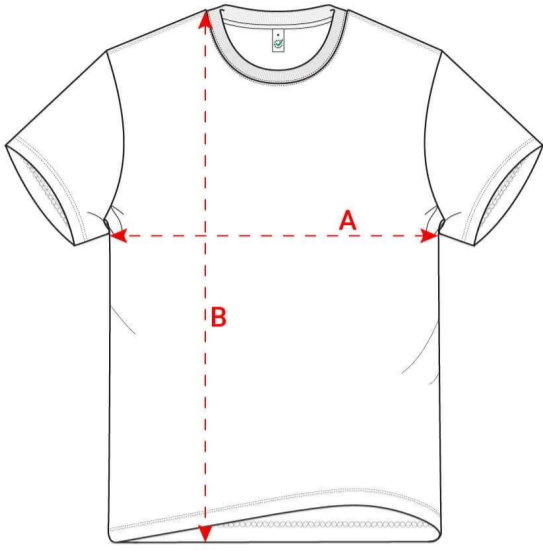

Size spec

EP185

Earth Positive Premium Jersey T-shirt

Size	Width (A)		Length (B)	
	cm	inch	cm	inch
XS	47	18 ½	68.5	27
S	50	19 ¾	70	27 ½
M	53	20 ¾	72	28 ¼
L	56	22	74	29 ¼
XL	60	23 ½	76	30
2XL	64	25 ¼	78	30 ¾
3XL	68	26 ¾	80	31 ½

Fibre composition: 100% Organic Cotton
Country of origin: India
HS code: 6109 1000 10