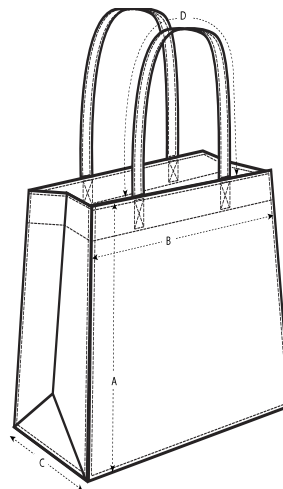

Weaving : Bangladesh
Dyeing : Bangladesh
Assembly : Bangladesh

Whites

Colors

Essential Heathers

Größenführer

	Sizes	OS
A	Height	37
B	Length	49
C	Width	14
D	Strap Length	70

Verpackung

	Sizes	OS
	Pieces/bag	5
	Pieces/box	50