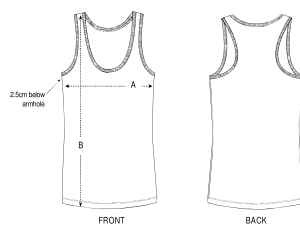

Wash Instructions

Mit ähnlichen Farben waschen, Aufdruck nicht bügeln, auf links waschen und bügeln.

SIZES		XS	S	M	L	XL	XXL
A	Half Chest	37.5	40	43	46	49	52
B	Body Length	63	65	67	69	70	70

Some sizes are only available on a limited number of colours. Please check our webshop for latest information